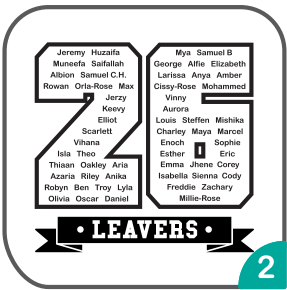

LEAVERS

Designs